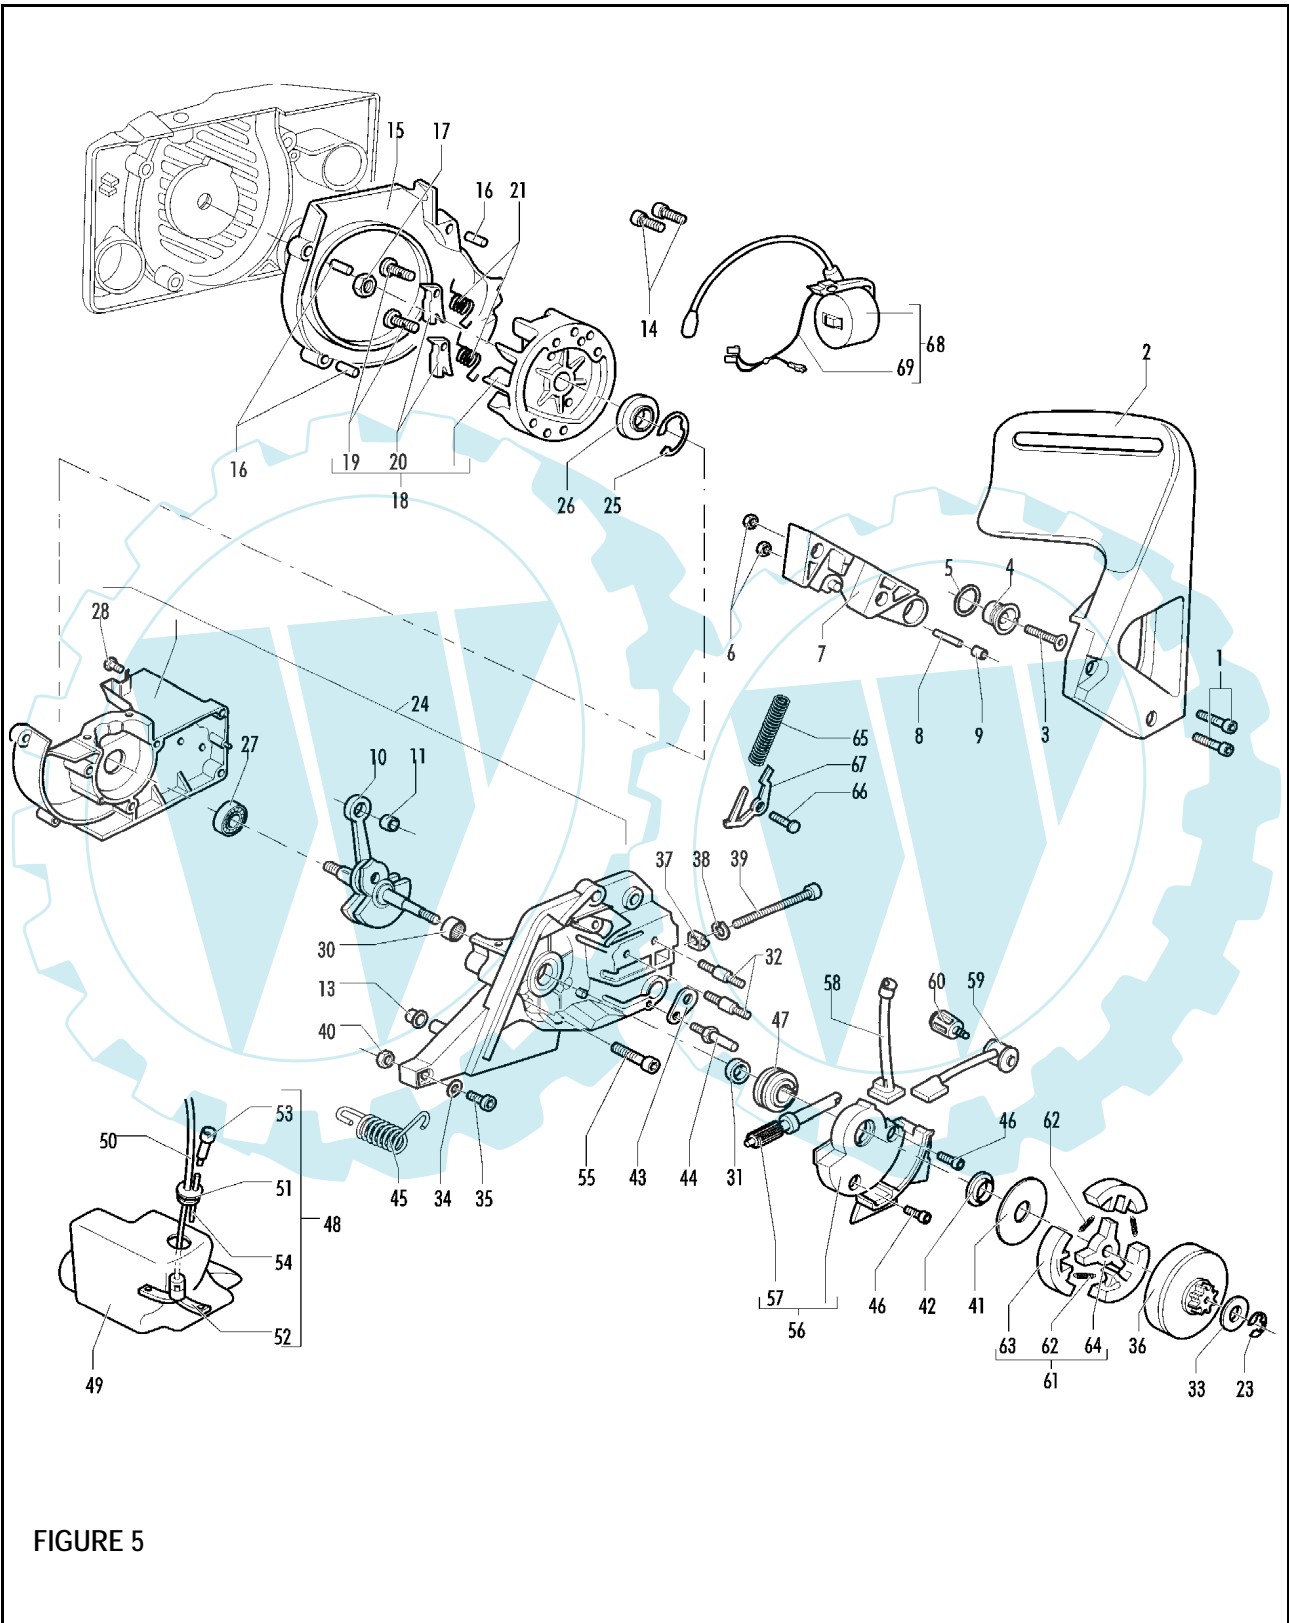

FIGURE 5

The Electrolux Group. The world's No.1 choice.

Item	P/N McC	P/N ELX	Qty	DESCRIPTION

Item	P/N McC	P/N ELX	Qty	DESCRIPTION

FIGURE 5

1	235806	538235806	2	screw M5x20
C 2	241907	538241907	1	brake lever
3	241905	538241905	1	screw M6x25
4	241904	538241904	1	sleeve
5	241906	538241906	1	washer D.10X15X1
6	235642	538235642	2	nut M5
7	241902	538241902	1	brake housing
8	242017	538242017	1	band pivot
9	241903	538241903	1	brake needle
10	241871	538241871	1	crankshaft assy 38cc
C 11 •	235742	538235742	1	needle bearing 0 9X14X12MM
13	235672	538235672	1	rubber support (tank)
14	235806	538235806	2	screw M5x20
15	247290	538247290	1	air conveyer
16 •	240358	538240358	3	spacer
17	235218	538235218	1	nut M8
18	242621	538242621	1	flywheel
B 19 •	235516	538235516	2	pin (starter pawl)
B 20 •	235517	538235517	2	starter pawl
B 21 •	235518	538235518	2	starter spring
23	229137	538229137	1	benzing 4mm
24	248497	538248497	1	crankcase kit
25 •	235899	538235899	1	seeger ring
C 26 •	241879	538241879	1	seal 15X32X4/5
27 •	235900	538235900	1	ball bearing 6002 15/32/9
28 •	241077	538241077	1	self-threading screw 4X14
30 •	241253	538241253	1	needle bearing 15X21X12
C 31 •	228872	538228872	1	seal 13-32-5 (S7)
B 32 •	241880	538241880	2	bar bolt M6
33	235287	538235287	1	clutch wahaer
34	227259	538227259	1	washer
35	235806	538235806	1	screw M5x20
B 36	240260	538240260	1	drum sprocket 3/8
B 37	241908	538241908	1	bar adjustment nut
B 38	235367	538235367	1	benzing 4mm
B 39	241909	538241909	1	screw
40	235642	538235642	1	nut M5
41	241346	538241346	1	washer
42	242006	538242006	1	clutch spacer
43	240309	538240309	1	oil cap plate
C 44	240363	538240363	1	chain catcher
B 45	240286	538240286	1	spring

46	235802	538235802	2	screw M5x14
C 47	241882	538241882	1	oil pump screw
48	240920	538240920	1	fuel tank assy
49 •	240300	538240300	1	fuel tank
B 50 •	240868	538240868	1	fuel hose
C 51 •	235675	538235675	1	fuel tank grommet
A 52 •	240452	538240452	1	fuel pick up
C 53 •	227582	538227582	1	vent filter
54 •	229716	538229716	1	breather pipe oil tank
55	236997	538236997	4	M5x30 screw
B 56	241883	538241883	1	oil pump assy
C 57 •	241885	538241885	1	oil pump piston kit
58 •	241895	538241895	1	pipe joint
59 •	241896	538241896	1	oil pump tube
C 60 •	225062	538225062	1	oil filter
61	242004	538242004	1	clutch assy
B 62 •	240926	538240926	3	spring
63 •	227359	538227359	3	shoe clutch
64 •	242005	538242005	1	rotor clutch
65	235076	538235076	1	brake spring
66 •	235075	538235075	1	latch pivot
67 •	94006	538094006	1	brake latch
C 68	243029	538243029	1	ignition coil assy
C 69 •	243040	538243040	1	wires assy

A=ALTA ROTAZIONE
B=MEDIA ROTAZIONE
C=ALTA ROTAZIONE
NUOVI CODICI

A=HIGH MOVING
B=MEDIUM MOVING
C=SLOW MOVING
NEW P. NUMBERS

A=HAUTE DEMANDE
B=MOYENNE DEMANDE
C=BASSE DEMANDE
NOUVELLES REFERENCES

A=GROBE NACHFRAGE
B=MITTELMAESSIGE
C=WENIGE NACHFRAGE
NEU CODEX

The Electrolux Group. The world's No.1 choice.