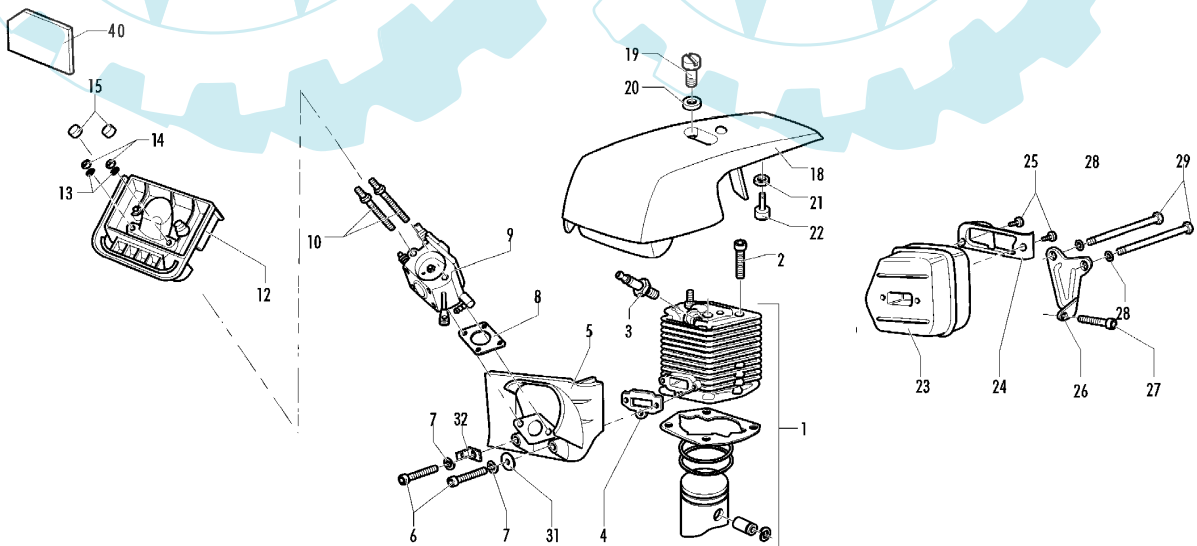

FIGURE 2

The Electrolux Group. The world's No.1 choice.